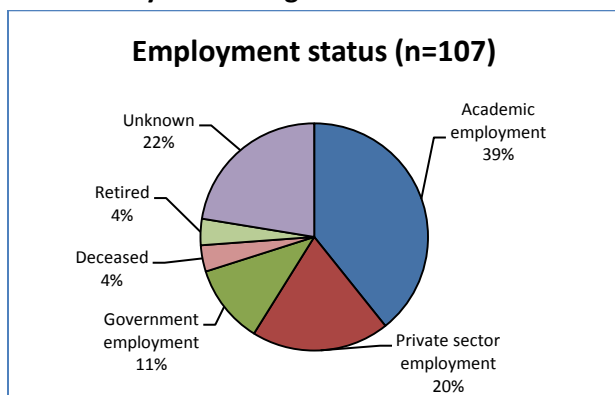

20 or more years since graduation