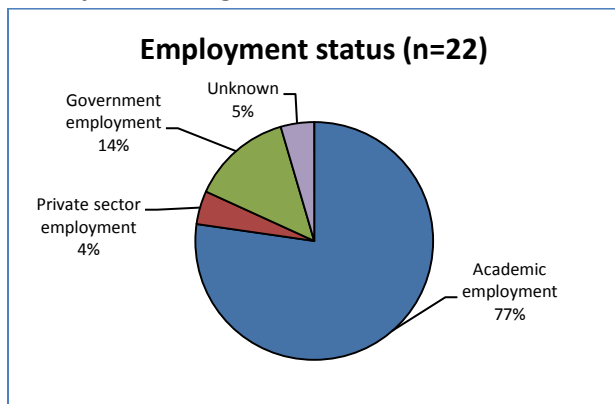

## DOCTORAL ALUMNI EMPLOYMENT

### 1-5 years since graduation

### 11-15 years since graduation