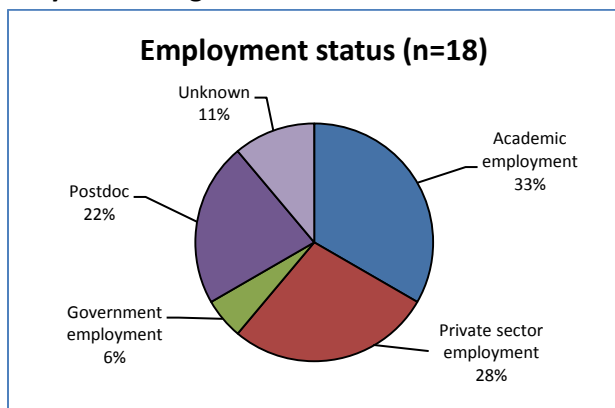

## DOCTORAL ALUMNI EMPLOYMENT

### 1-5 years since graduation

### 11-15 years since graduation